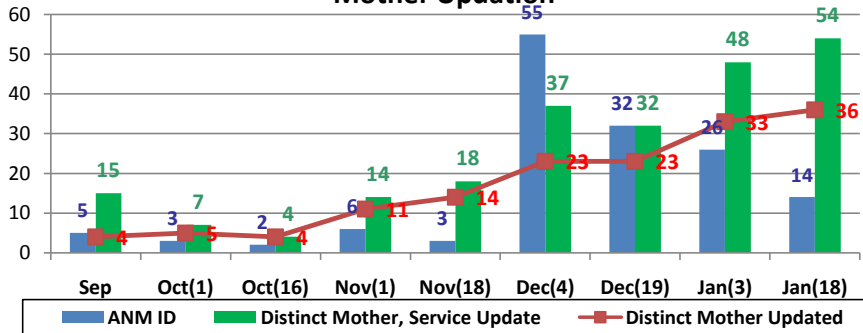

USSD Dashboard: Month wise Staus of USSD Update (from Sep-14 to Jan-15)

South West

South West District

229

153

Mother Updation