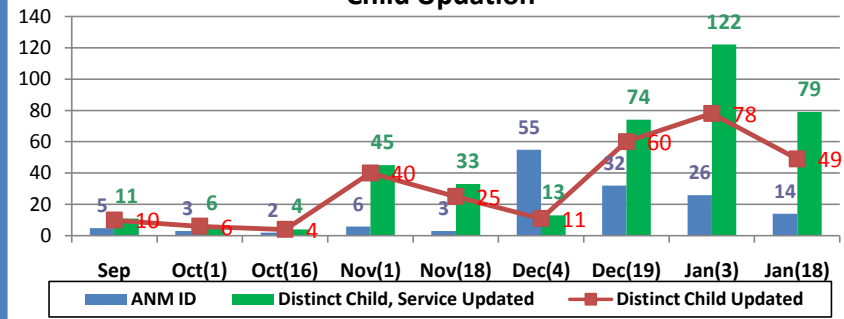

Child Updation